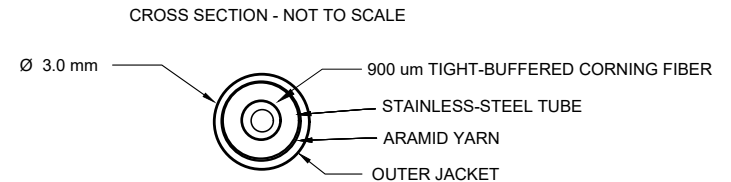

- MATERIALS AND COMPONENTS ARE RoHS/REACH COMPLIANT.
- CABLES MEET THE REQUIREMENTS OF ANSI/TIA 568-C.3.
- CABLES ARE MANUFACTURED IN THE USA TO QUICKTREX® STANDARDS.
- ALL FIBER WILL BE CORNING® GLASS
- ALL FIBER ENDS ARE 100% TESTED FOR OPTICAL PERFORMANCE AND INSPECTED WITH A FIBERSCOPE OF 400 POWER OR MORE FOR SURFACE DEFECTS INCLUDING CRACKING, PITTING, AND SCRATCHES ON THE GLASS SURFACE. ALL ENDS ARE TESTED UTILIZING A PROFESSIONAL GRADE LOSS TEST SET TO THE FOLLOWING STANDARDS:
SINGLEMODE: IL MAX 0.2dB MIN -0.1dB ORL (OPTICAL RETURN LOSS)
 -55dB STANDARDS AND SPECIFICATIONS AVAILABLE UPON REQUEST.

- JACKET COLOR: SINGLEMODE (STANDARD YELLOW).
- CABLES WILL HAVE A STANDARD UPC (ULTRA PHYSICAL CONTACT) POLISH WITH AN OPTION FOR APC (ANGLE PHYSICAL CONTACT) POLISH.
- ONE WRAP AROUND LABEL IS ATTACHED TO EACH CABLE FOR IDENTIFICATION. THE LABEL WILL INCLUDE THE QUICKTREX PART # AND AN INDIVIDUAL SERIAL NUMBER
- EACH CABLE WILL BE INDIVIDUALLY SEALED IN A BAG WITH TEST RESULTS INCLUDED.

CONNECTOR OPTIONS

CONNECTOR OPTIONS	
<p>LC</p>	<p>SC</p>
<p>ST</p>	<p>FC</p>

QUICKTREX CUSTOM OPTIONS
LENGTH: 6" - 30 METERS
CONNECTORS: LC, SC, ST, FC
CONNECTOR POLISH: UPC, APC
FIBER MODE: SINGLE-MODE
CABLE JACKET TYPES: STANDARD PLENUM - OFC INDOOR/OUTDOOR PLENUM - OFCP OUTDOOR (OSP) OUTSIDE PLANT - (PE) POLYETHENE TACTICAL (PU) POLYURETHANE
CABLE DIAMETER: H0 mm
COLOR OPTIONS: YELLOW (STANDARD)
ADDITIONAL OPTIONS: CUSTOM BOOTS, CUSTOM LABELS UPON REQUEST
** APC POLISH NOT AVAILABLE FOR STCONNECTORS