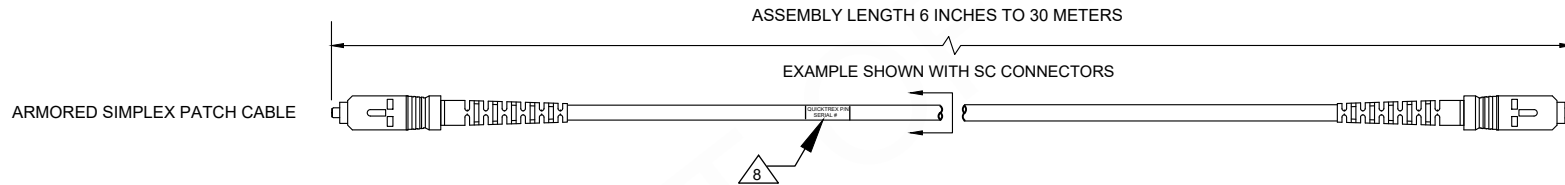

NOTES: UNLESS OTHERWISE SPECIFIED

MADE IN THE USA

REV	ECR	DESCRIPTION	BY	DATE	CHECKED
A	-	INITIAL RELEASE	T.D.	09/19/2023	T.C.
A.1	-	POLISH OPTIONS UPDATE	R.P.	09/20/2023	T.D.

PREMIUM CUSTOM ARMORED SIMPLEX FIBER OPTIC PATCH CABLE BUILD SPECIFICATIONS

- MATERIALS AND COMPONENTS ARE RoHS/REACH COMPLIANT.
- CABLES MEET THE REQUIREMENTS OF ANSI/TIA 568-C.3.
- CABLES ARE MANUFACTURED IN THE USA TO QUICKTREX® STANDARDS.
- ALL FIBER WILL BE CORNING® GLASS
- ALL FIBER ENDS ARE 100% TESTED FOR OPTICAL PERFORMANCE AND INSPECTED WITH A FIBERSCOPE OF 400 POWER OR MORE FOR SURFACE DEFECTS INCLUDING CRACKING, PITTING, AND SCRATCHES ON THE GLASS SURFACE. ALL ENDS ARE TESTED UTILIZING A PROFESSIONAL GRADE LOSS TEST SET TO THE FOLLOWING STANDARDS:
SINGLEMODE: IL MAX 0.2dB MIN -0.1dB ORL (OPTICAL RETURN LOSS)
 -55dB STANDARDS AND SPECIFICATIONS AVAILABLE UPON REQUEST.

- JACKET COLOR: SINGLEMODE (STANDARD YELLOW).
- CABLES WILL HAVE A STANDARD UPC (ULTRA PHYSICAL CONTACT) POLISH WITH AN OPTION FOR APC (ANGLE PHYSICAL CONTACT) POLISH.
- ONE WRAP AROUND LABEL IS ATTACHED TO EACH CABLE FOR IDENTIFICATION. THE LABEL WILL INCLUDE THE QUICKTREX PART # AND AN INDIVIDUAL SERIAL NUMBER
- EACH CABLE WILL BE INDIVIDUALLY SEALED IN A BAG WITH TEST RESULTS INCLUDED.

CONNECTOR OPTIONS

CONNECTOR OPTIONS	
<p>LC</p>	<p>SC</p>
<p>ST</p>	<p>FC</p>

QUICKTREX CUSTOM OPTIONS
LENGTH: 6" - 30 METERS
CONNECTORS: LC, SC, ST, FC
CONNECTOR POLISH: UPC, APC
FIBER MODE: SINGLE-MODE
CABLE JACKET TYPES: STANDARD PLENUM - OFC INDOOR/OUTDOOR PLENUM - OFCP OUTDOOR (OSP) OUTSIDE PLANT - (PE) POLYETHENE TACTICAL (PU) POLYURETHANE
CABLE DIAMETER: H0 mm
COLOR OPTIONS: YELLOW (STANDARD)
ADDITIONAL OPTIONS: CUSTOM BOOTS, CUSTOM LABELS UPON REQUEST
** APC POLISH NOT AVAILABLE FOR STCONNECTORS